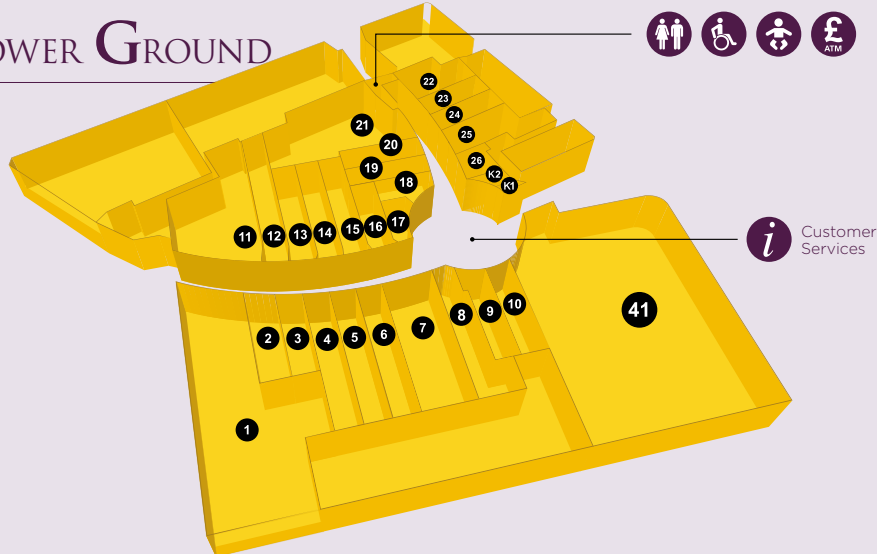

STORE GUIDE

LEVEL 1

LEVEL 2

UPPER GROUND

LOWER GROUND

DOME

Lift and stair access on each level

CHILDREN'S

TRAVEL

- 73 STA Travel
- CH1 Value Cabs

LATE NIGHT OPENING UNTIL 9PM ON WEDNESDAY, THURSDAY AND FRIDAY