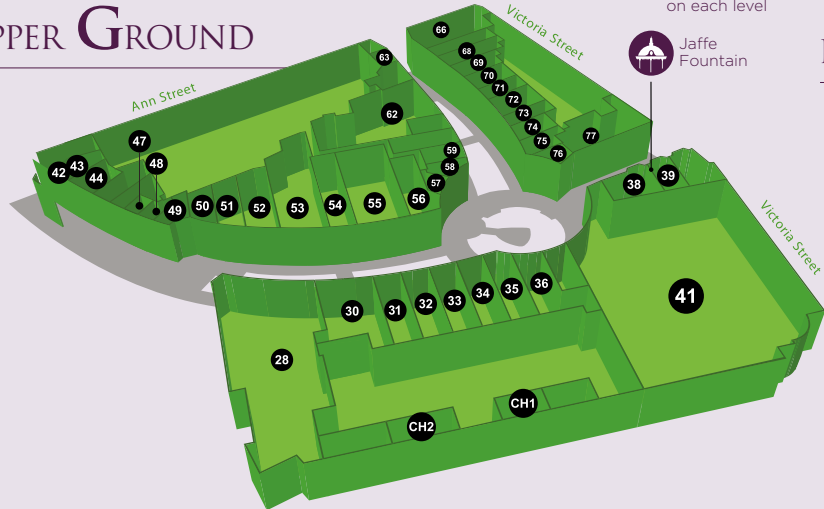

STORE GUIDE

LEVEL 1

LEVEL 2

UPPER GROUND

LOWER GROUND

DOME

Lift and stair access on each level

CHILDREN'S

LADIESWEAR

- 5 All Saints
- 33 Boux Avenue
- 19 Calvin Klein Underwear
- 16 Coast
- 1 Cruise
- 47 Fat Face
- 22 Guess
- 53 H&M
- 13 Hobbs
- 21 Hollister
- 41 House of Fraser
- 34 JD Sports
- 3 Karen Millen
- 24 Levi's
- 11 Life Style Sports
- 25 LK Bennett
- 30 Mango
- 14 Michael Kors
- 7 Monsoon / Accessorize
- 9 Pepe Jeans
- 8 Phase Eight
- 31 Pull & Bear
- 4 Reiss
- 50 Replay
- 55 River Island
- 62 Superdry
- 6 Ted Baker
- 10 TM Lewin
- 18 Tommy Hilfiger
- 28 Topshop/Topman
- 66 Urban Outfitters
- 12 USC
- 54 Warehouse

MENSWEAR

- 5 All Saints
- 19 Calvin Klein Underwear
- 1 Cruise
- 47 Fat Face
- 22 Guess
- 53 H&M
- 21 Hollister
- 41 House of Fraser
- 15 Hugo Boss
- 34 JD Sports
- 67 Kukri
- 24 Levi's
- 11 Life Style Sports
- 9 Pepe Jeans
- 31 Pull & Bear
- 4 Reiss
- 35 Remus Uomo
- 50 Replay
- 55 River Island
- 20 Smith & Gibson
- 62 Superdry
- 6 Ted Baker
- 10 TM Lewin
- 18 Tommy Hilfiger
- 28 Topshop/Topman
- 66 Urban Outfitters
- 12 USC

TRAVEL

- 73 STA Travel
- CH1 Value Cabs

LATE NIGHT OPENING UNTIL 9PM ON WEDNESDAY, THURSDAY AND FRIDAY