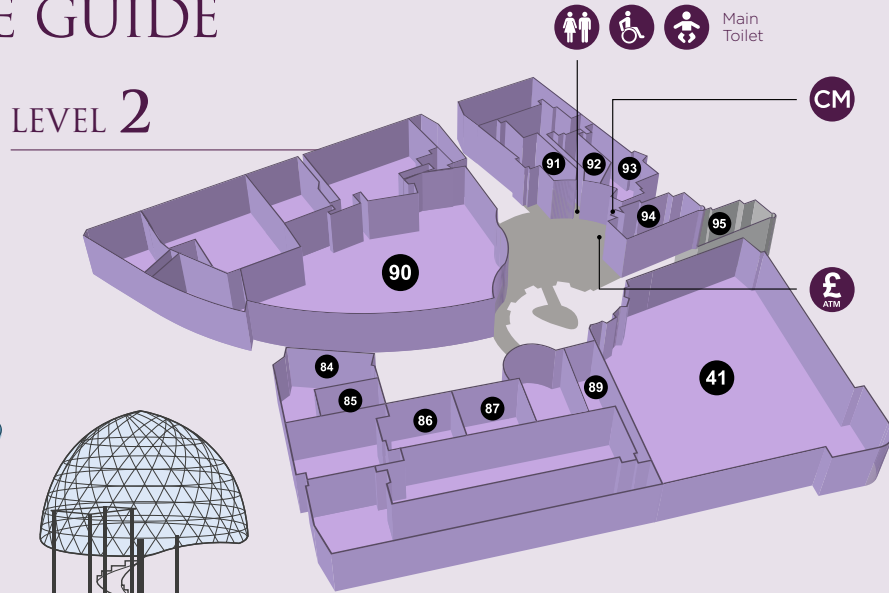

STORE GUIDE

LEVEL 1

LEVEL 2

UPPER GROUND

LOWER GROUND

DOME

Lift and stair access on each level

CHILDREN'S

MENSWEAR

- 5 All Saints
- 19 Calvin Klein Underwear
- 1 Cruise
- 47 Fat Face
- 22 Guess
- 53 H&M
- 21 Hollister
- 41 House of Fraser
- 15 Hugo Boss
- 34 JD Sports
- 67 Kukri
- 24 Levi's
- 11 Life Style Sports
- 9 Pepe Jeans
- 31 Pull & Bear
- 4 Reiss
- 35 Remus Uomo
- 50 Replay
- 55 River Island
- 20 Smith & Gibson
- 62 Superdry
- 6 Ted Baker
- 10 TM Lewin
- 18 Tommy Hilfiger
- 28 Topshop/Topman
- 66 Urban Outfitters
- 12 USC

TRAVEL

- 73 STA Travel
- CH1 Value Cabs

LATE NIGHT OPENING UNTIL 9PM ON WEDNESDAY, THURSDAY AND FRIDAY