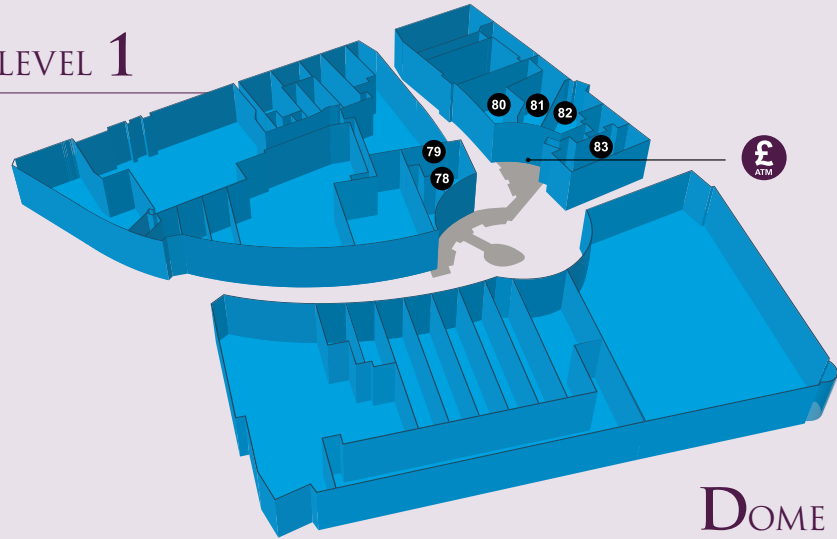

STORE GUIDE

LEVEL 1

LEVEL 2

UPPER GROUND

LOWER GROUND

DOME

Lift and stair access on each level

CHILDREN'S

TRAVEL

- 73 STA Travel
- CH1 Value Cabs

LATE NIGHT OPENING UNTIL 9PM ON WEDNESDAY, THURSDAY AND FRIDAY